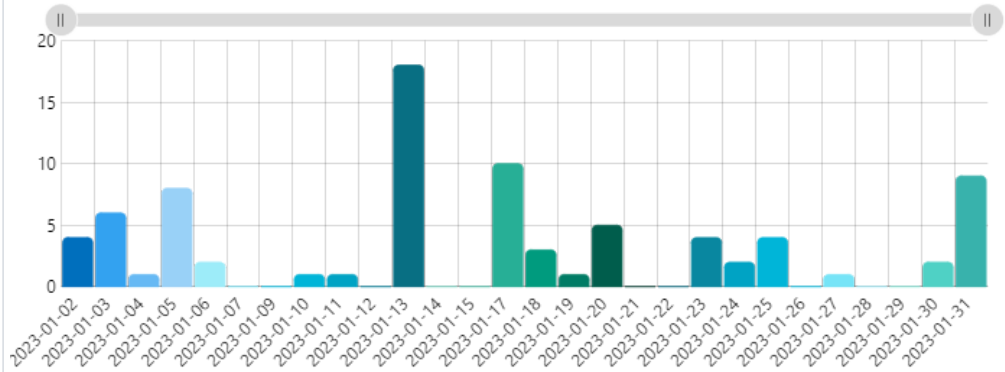

Corrective WOs Created
Rolling Week

44

↗ 33%

Corrective WOs...
Rolling Week

12

↘ -45%

Completed WOs Per Day
Previous Month

WOs Completed Per Month
All Time

WOs Completed Grouped Per Year
All Time

WOs Completed Grouped Per Month
All Time

WOs Completed Per Category

Jan 16, 2023 to Feb 12, 2023

WOs Completed Per Location

Jan 16, 2023 to Feb 12, 2023