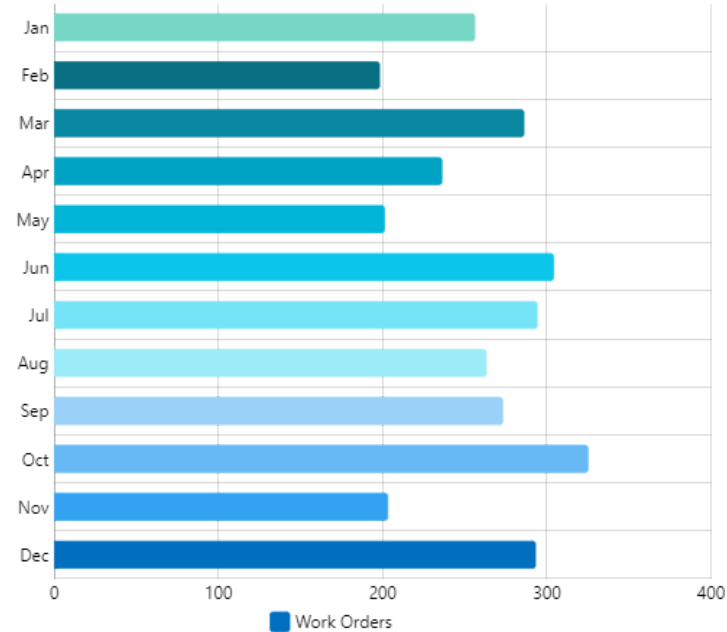

Corrective WOs Created
Rolling Week

44

↗ 33%

Corrective WOs...
Rolling Week

12

↘ -45%

Completed WOs Per Day
Previous Month

WOs Completed Per Month
All Time

WOs Completed Grouped Per Year
All Time

WOs Completed Grouped Per Month
All Time

WOs Completed Per Category

Jan 16, 2023 to Feb 12, 2023

WOs Completed Per Location

Jan 16, 2023 to Feb 12, 2023