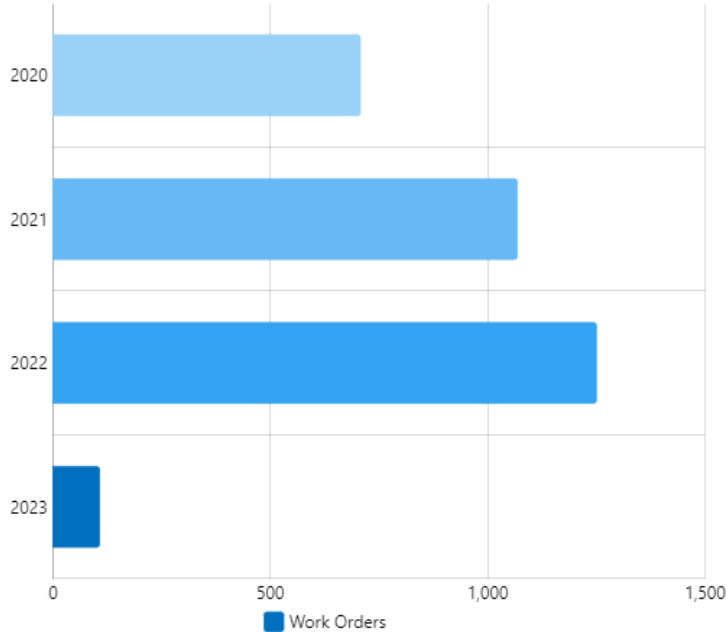

Corrective WOs Created
Rolling Week

44

↗ 33%

Corrective WOs...
Rolling Week

12

↘ -45%

Completed WOs Per Day
Previous Month

WOs Completed Per Month
All Time

WOs Completed Grouped Per Year
All Time

WOs Completed Grouped Per Month
All Time

WOs Completed Per Category

Jan 16, 2023 to Feb 12, 2023

WOs Completed Per Location

Jan 16, 2023 to Feb 12, 2023