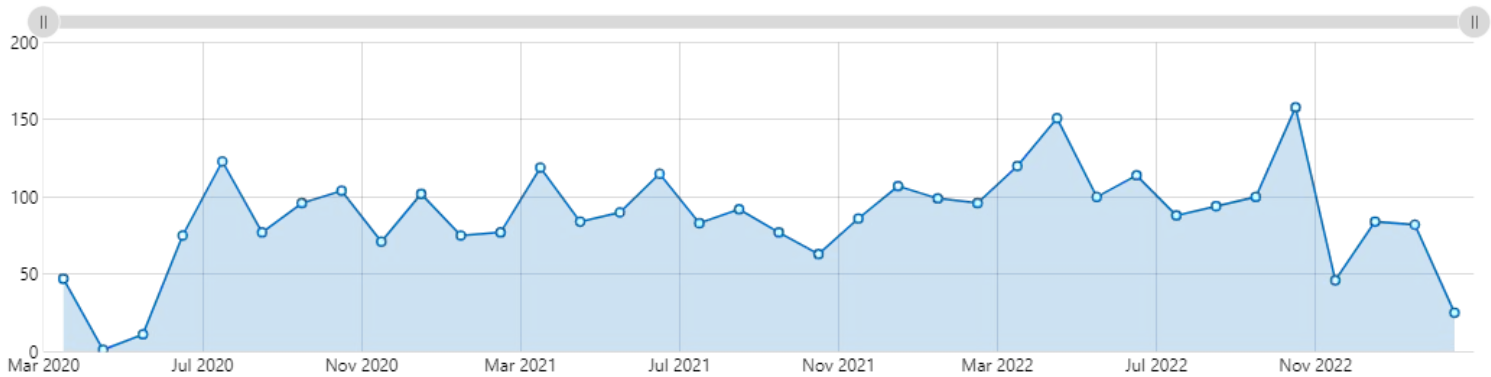

Dashboard: January 16, 2023 - February 12, 2023

Printed: Feb 13, 2023 1:12 pm

WOs Created
Jan 16, 2023 to Feb 12, 2023

111

↗ 48%

Completed Within 7 Days
Jan 16, 2023 to Feb 12, 2023

100%

↗ 3%

Corrective WOs Created
Rolling Week

44

↗ 33%

Corrective WOs...
Rolling Week

12

↘ -45%

Completed WOs Per Day
Previous Month

WOs Completed Per Month
All Time

WOs Completed Grouped Per Year
All Time

WOs Completed Grouped Per Month
All Time

WOs Completed Per Category

Jan 16, 2023 to Feb 12, 2023

WOs Completed Per Location

Jan 16, 2023 to Feb 12, 2023