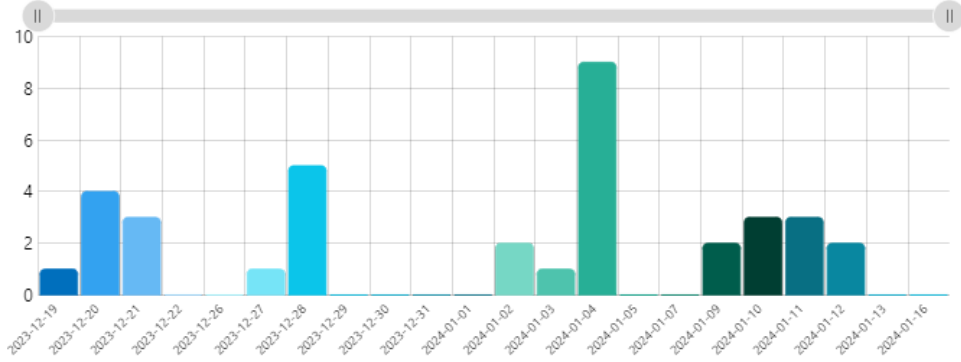

Corrective WOs Created

Rolling Week

16

129%

Corrective WOs...

Rolling Week

5

Completed WOs Per Day

Dec 19, 2023 to Jan 15, 2024

WOs Completed Per Month

All Time

WOs Completed Grouped Per Year

All Time

WOs Completed Grouped Per Month

All Time

WOs Completed Per Category