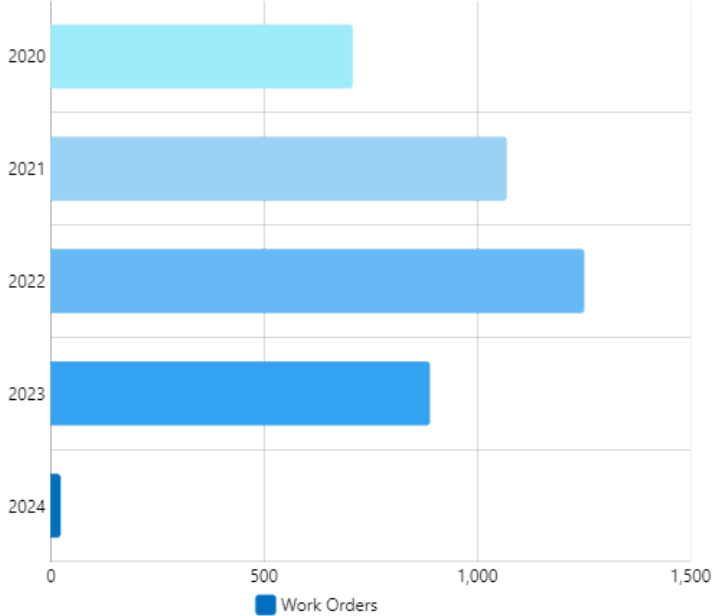

Corrective WOs Created

Rolling Week

16

129%

Corrective WOs...

Rolling Week

5

Completed WOs Per Day

Dec 19, 2023 to Jan 15, 2024

WOs Completed Per Month

All Time

WOs Completed Grouped Per Year

All Time

WOs Completed Grouped Per Month

All Time

WOs Completed Per Category

Dec 19, 2023 to Jan 15, 2024

WOs Completed Per Location

Dec 19, 2023 to Jan 15, 2024