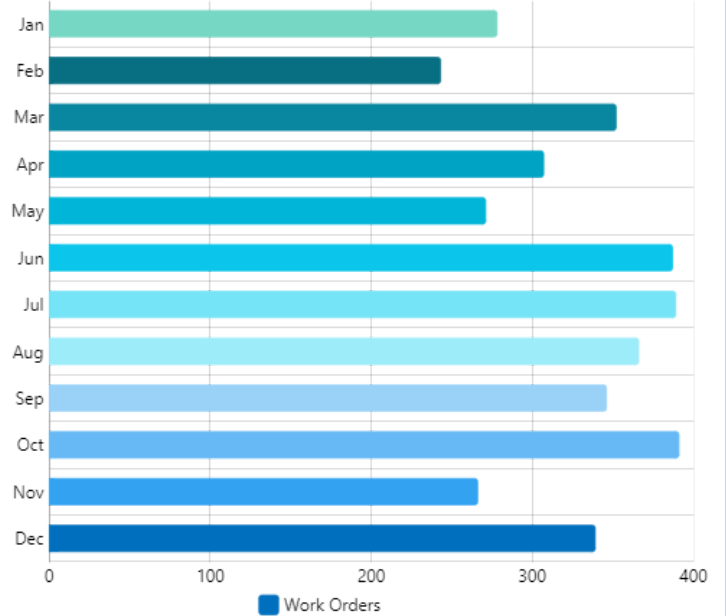

Corrective WOs Created

Rolling Week

16

129%

Corrective WOs...

Rolling Week

5

Completed WOs Per Day

Dec 19, 2023 to Jan 15, 2024

WOs Completed Per Month

All Time

WOs Completed Grouped Per Year

All Time

WOs Completed Grouped Per Month

All Time

WOs Completed Per Category

Dec 19, 2023 to Jan 15, 2024

WOs Completed Per Location

Dec 19, 2023 to Jan 15, 2024