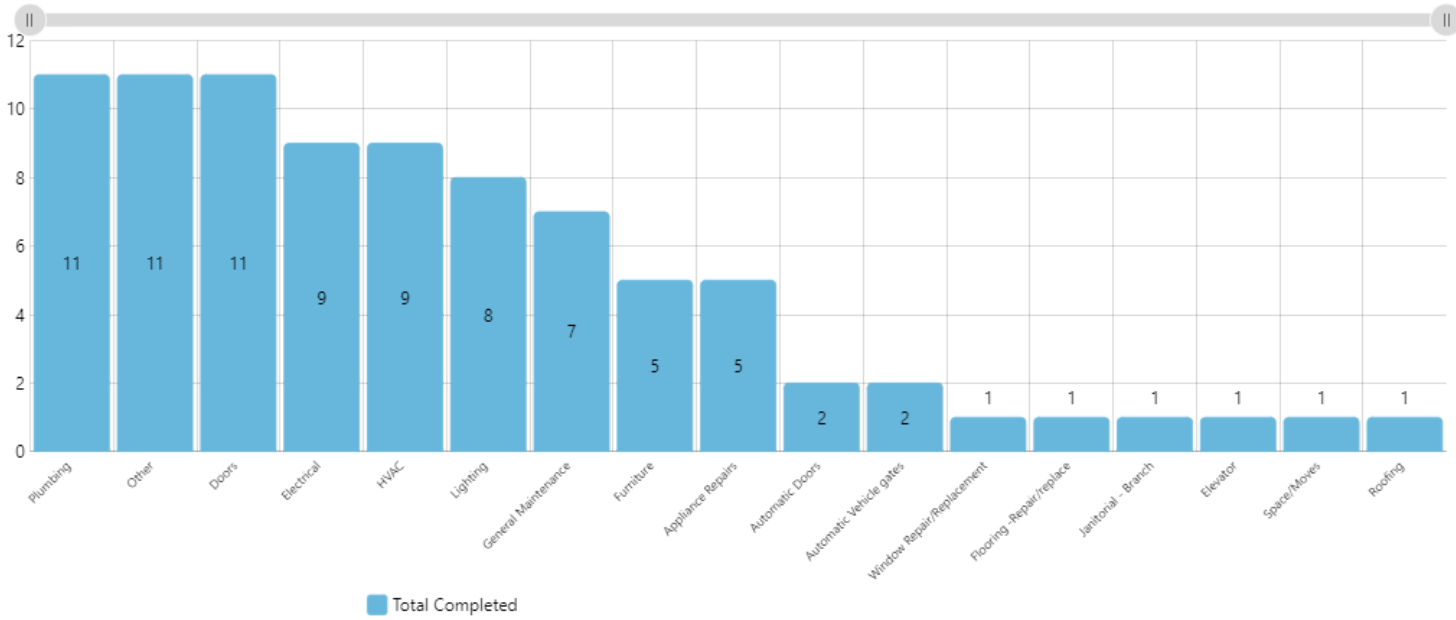

12

↘ -29%

WOs Completed Per Month

All Time

WOs Completed Grouped Per Year

All Time

WOs Completed Grouped Per Month

All Time

WOs Completed Per Category

Feb 13, 2024 to Mar 18, 2024

WOs Completed Per Location

Feb 13, 2024 to Mar 18, 2024