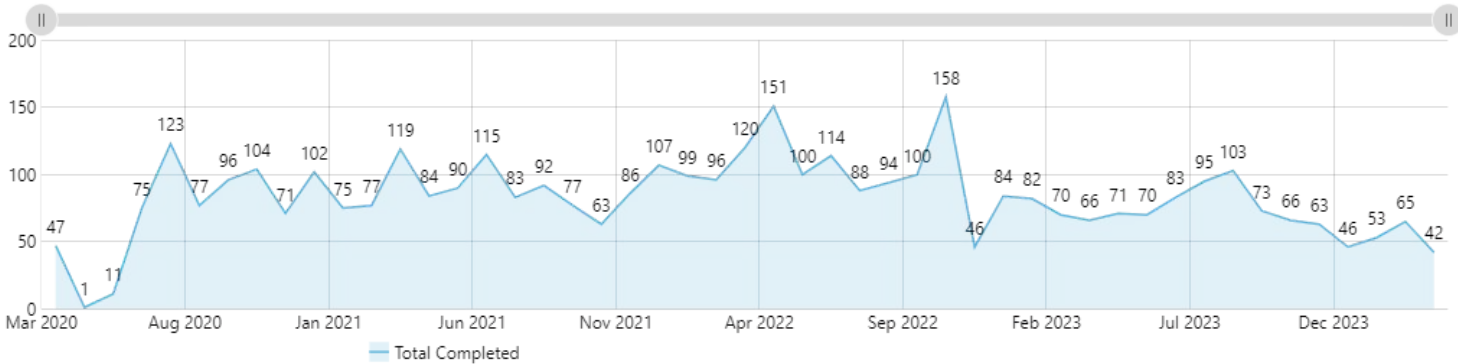

WOs Created

Feb 13, 2024 to Mar 18, 2024

121

↗ 23%

Completed Within 7 Days

Feb 13, 2024 to Mar 18, 2024

96%

↘ -2%

Completed WO's Per Day

Feb 13, 2024 to Mar 18, 2024

Corrective WO's Created

Rolling Week

31

↗ 24%

Corrective WO's...

Rolling Week

12

↘ -29%

WOs Completed Per Month

All Time

WOs Completed Grouped Per Year

All Time

WOs Completed Grouped Per Month

All Time

WOs Completed Per Category

Feb 13, 2024 to Mar 18, 2024

WOs Completed Per Location

Feb 13, 2024 to Mar 18, 2024