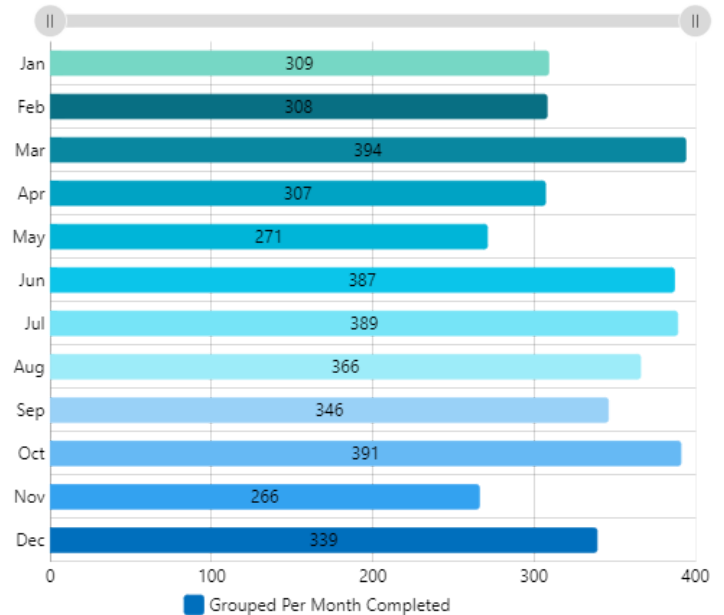

Completed WO's Per Day

Feb 13, 2024 to Mar 18, 2024

Corrective WO's Created

Rolling Week

31

↗ 24%

Corrective WO's...

Rolling Week

12

↘ -29%

WOs Completed Per Month

All Time

WOs Completed Grouped Per Year

All Time

WOs Completed Grouped Per Month

All Time

WOs Completed Per Category

Feb 13, 2024 to Mar 18, 2024

WOs Completed Per Location

Feb 13, 2024 to Mar 18, 2024