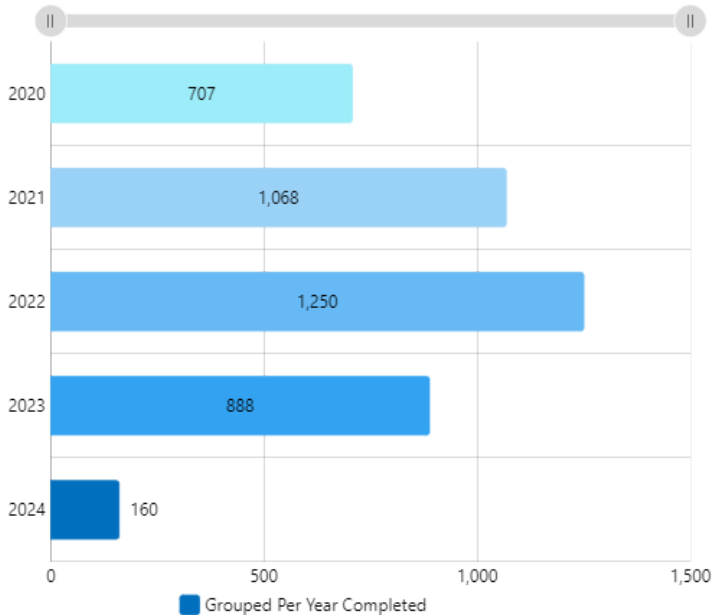

Completed WO's Per Day

Feb 13, 2024 to Mar 18, 2024

Corrective WO's Created

Rolling Week

31

↗ 24%

Corrective WO's...

Rolling Week

12

↘ -29%

WOs Completed Per Month

All Time

WOs Completed Grouped Per Year

All Time

WOs Completed Grouped Per Month

All Time

WOs Completed Per Category

Feb 13, 2024 to Mar 18, 2024

WOs Completed Per Location

Feb 13, 2024 to Mar 18, 2024