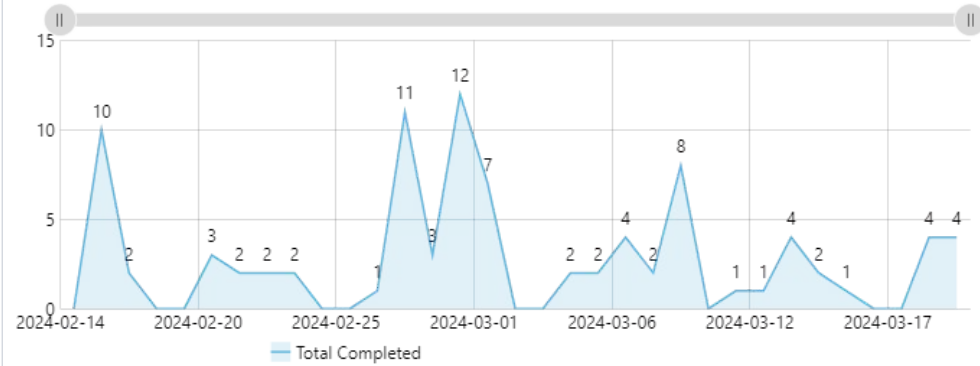

WOs Created

Feb 13, 2024 to Mar 18, 2024

121

↗ 23%

Completed Within 7 Days

Feb 13, 2024 to Mar 18, 2024

96%

↘ -2%

Completed WO's Per Day

Feb 13, 2024 to Mar 18, 2024

Corrective WO's Created

Rolling Week

31

↗ 24%

Corrective WO's...

Rolling Week

12

↘ -29%

WOs Completed Per Month

All Time

WOs Completed Grouped Per Year

All Time

WOs Completed Grouped Per Month

All Time

WOs Completed Per Category

Feb 13, 2024 to Mar 18, 2024

WOs Completed Per Location

Feb 13, 2024 to Mar 18, 2024