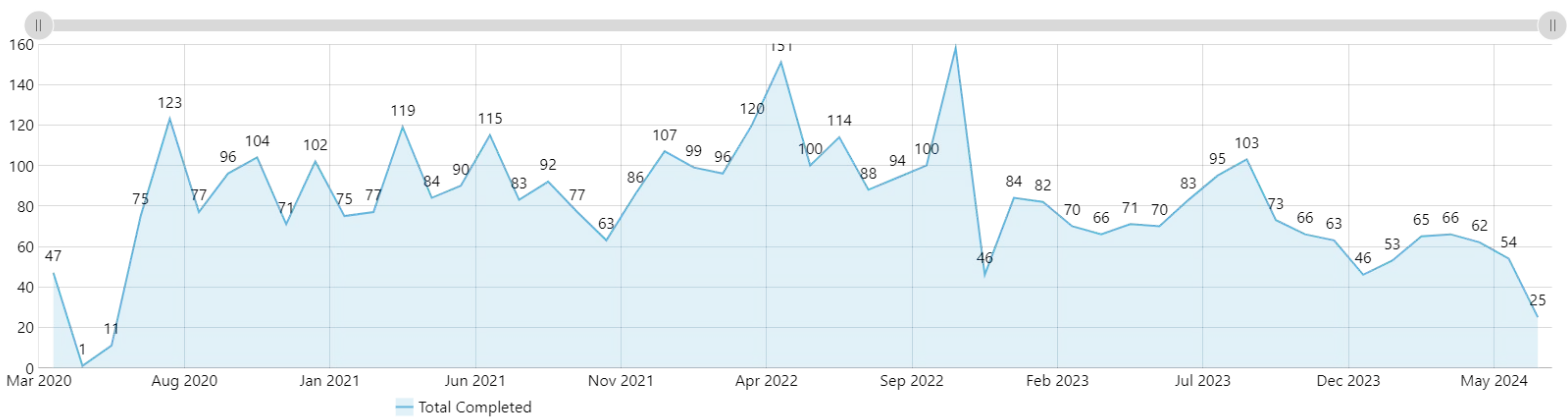

Printed: Jun 20, 2024 7:11 am

WOs Created
May 14, 2024 to Jun 17, 2024

123

↗ 21%

Completed Within 7 Days
May 14, 2024 to Jun 17, 2024

74%

↘ -1%

Corrective WOs Created
Rolling Week

22

↘ -31%

Corrective WOs Completed
Rolling Week

4

↘ -69%

Completed WOs Per Day
May 14, 2024 to Jun 17, 2024

WOs Completed Per Month
All Time

WOs Completed Grouped Per Year
All Time

WOs Completed Grouped Per Month
All Time

WOs Completed Per Category

May 14, 2024 to Jun 17, 2024

WOs Completed Per Location

May 14, 2024 to Jun 17, 2024