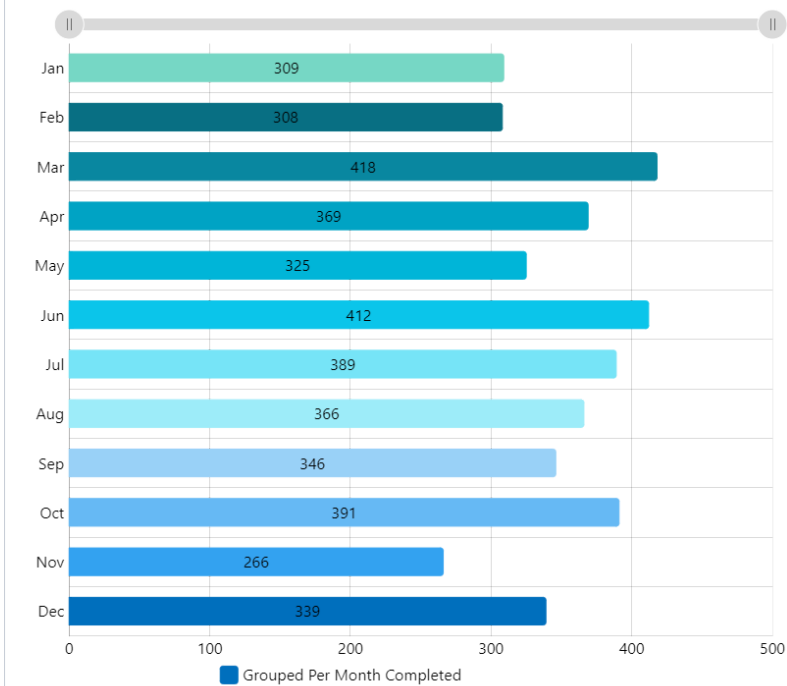

22

↘ -31%

Corrective WOs Completed
Rolling Week

4

↘ -69%

Completed WOs Per Day
May 14, 2024 to Jun 17, 2024

WOs Completed Per Month
All Time

WOs Completed Grouped Per Year
All Time

WOs Completed Grouped Per Month
All Time

WOs Completed Per Category

May 14, 2024 to Jun 17, 2024

WOs Completed Per Location

May 14, 2024 to Jun 17, 2024