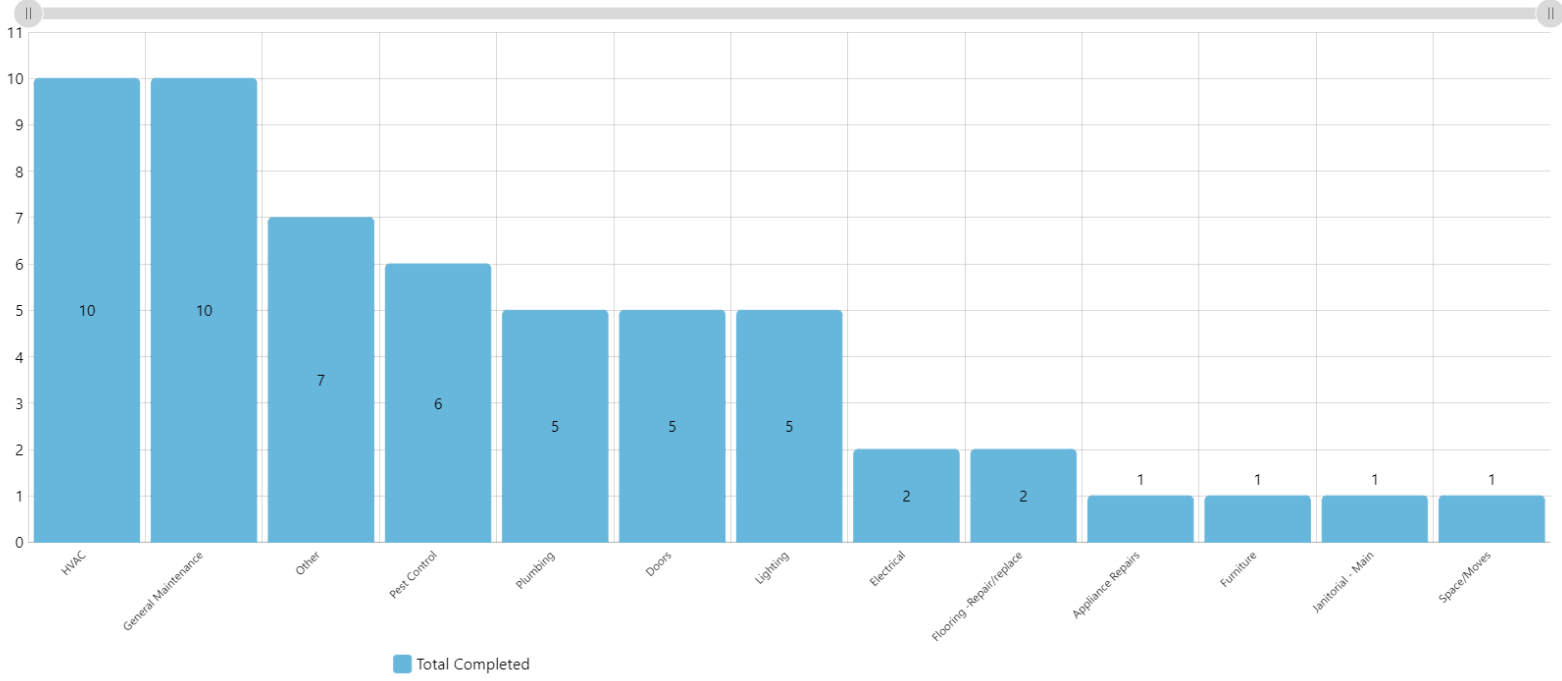

Printed: Jun 20, 2024 7:11 am

WOs Created
May 14, 2024 to Jun 17, 2024

123

↗ 21%

Completed Within 7 Days
May 14, 2024 to Jun 17, 2024

74%

↘ -1%

Corrective WOs Created
Rolling Week

22

↘ -31%

Corrective WOs Completed
Rolling Week

4

↘ -69%

Completed WOs Per Day
May 14, 2024 to Jun 17, 2024

WOs Completed Per Month
All Time

WOs Completed Grouped Per Year
All Time

WOs Completed Grouped Per Month
All Time

WOs Completed Per Category

May 14, 2024 to Jun 17, 2024

WOs Completed Per Location

May 14, 2024 to Jun 17, 2024