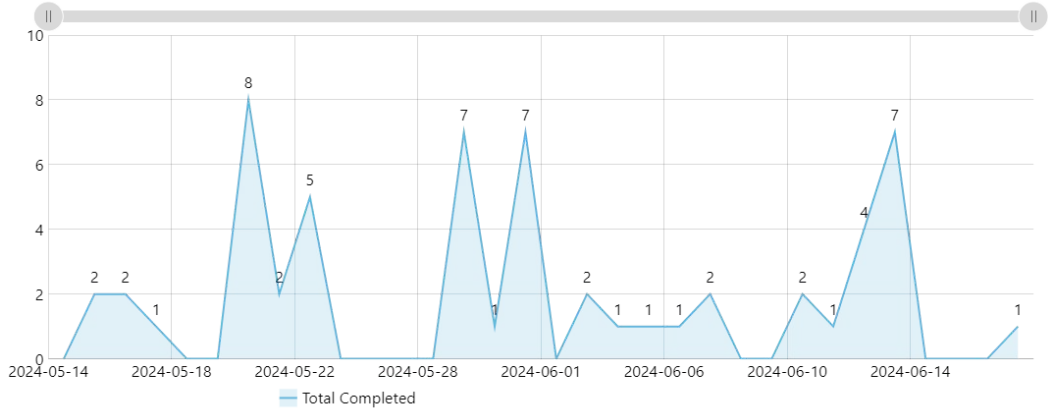

Printed: Jun 20, 2024 7:11 am

WOs Created
May 14, 2024 to Jun 17, 2024

123

↗ 21%

Completed Within 7 Days
May 14, 2024 to Jun 17, 2024

74%

↘ -1%

Corrective WOs Created
Rolling Week

22

↘ -31%

Corrective WOs Completed
Rolling Week

4

↘ -69%

Completed WOs Per Day
May 14, 2024 to Jun 17, 2024

WOs Completed Per Month
All Time

WOs Completed Grouped Per Year
All Time

WOs Completed Grouped Per Month
All Time

WOs Completed Per Category

May 14, 2024 to Jun 17, 2024

WOs Completed Per Location

May 14, 2024 to Jun 17, 2024