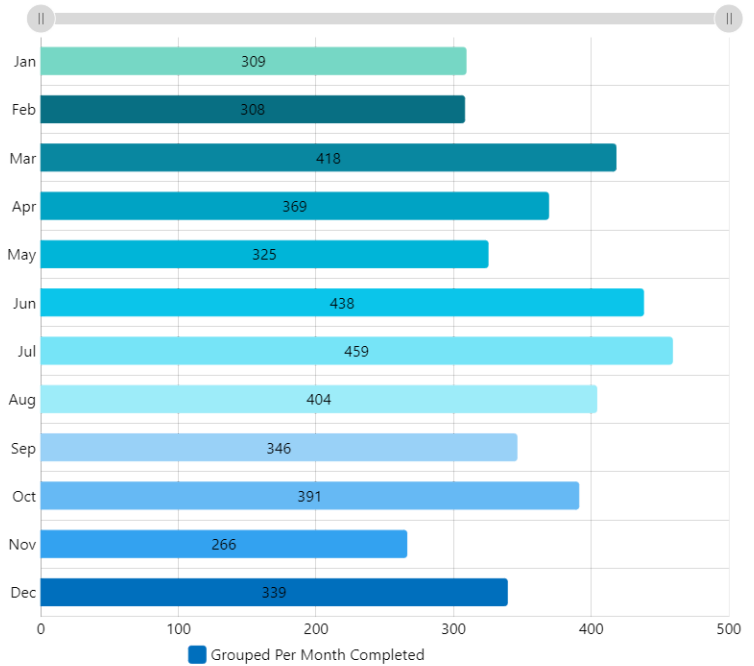

↘ -16%

Corrective WOs Completed
Rolling Week

28

↗ 56%

Completed WOs Per Day
Jul 16, 2024 to Aug 12, 2024

WOs Completed Per Month
All Time

WOs Completed Grouped Per Year
All Time

WOs Completed Grouped Per Month
All Time

WOs Completed Per Category

Jul 16, 2024 to Aug 12, 2024

WOs Completed Per Location

Jul 16, 2024 to Aug 12, 2024