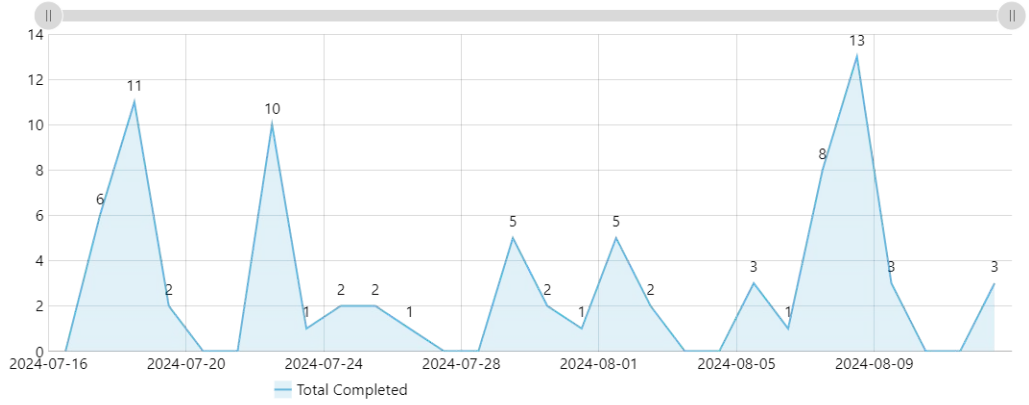

WOs Created
Jul 16, 2024 to Aug 12, 2024

104

↗ 21%

Completed Within 7 Days
Jul 16, 2024 to Aug 12, 2024

60%

↗ 9%

Corrective WOs Created
Rolling Week

31

↘ -16%

Corrective WOs Completed
Rolling Week

28

↗ 56%

Completed WOs Per Day
Jul 16, 2024 to Aug 12, 2024

WOs Completed Per Month
All Time

WOs Completed Grouped Per Year
All Time

WOs Completed Grouped Per Month
All Time

WOs Completed Per Category

Jul 16, 2024 to Aug 12, 2024

WOs Completed Per Location

Jul 16, 2024 to Aug 12, 2024