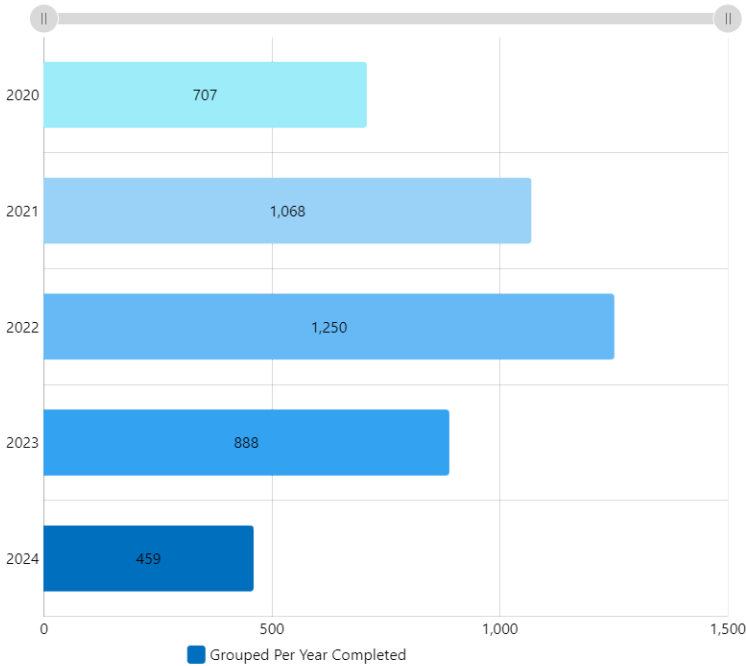

WOs Created
Jul 16, 2024 to Aug 12, 2024

104

↗ 21%

Completed Within 7 Days
Jul 16, 2024 to Aug 12, 2024

60%

↗ 9%

Corrective WOs Created
Rolling Week

31

↘ -16%

Corrective WOs Completed
Rolling Week

28

↗ 56%

Completed WOs Per Day
Jul 16, 2024 to Aug 12, 2024

WOs Completed Per Month
All Time

WOs Completed Grouped Per Year
All Time

WOs Completed Grouped Per Month
All Time

WOs Completed Per Category

Jul 16, 2024 to Aug 12, 2024

WOs Completed Per Location

Jul 16, 2024 to Aug 12, 2024