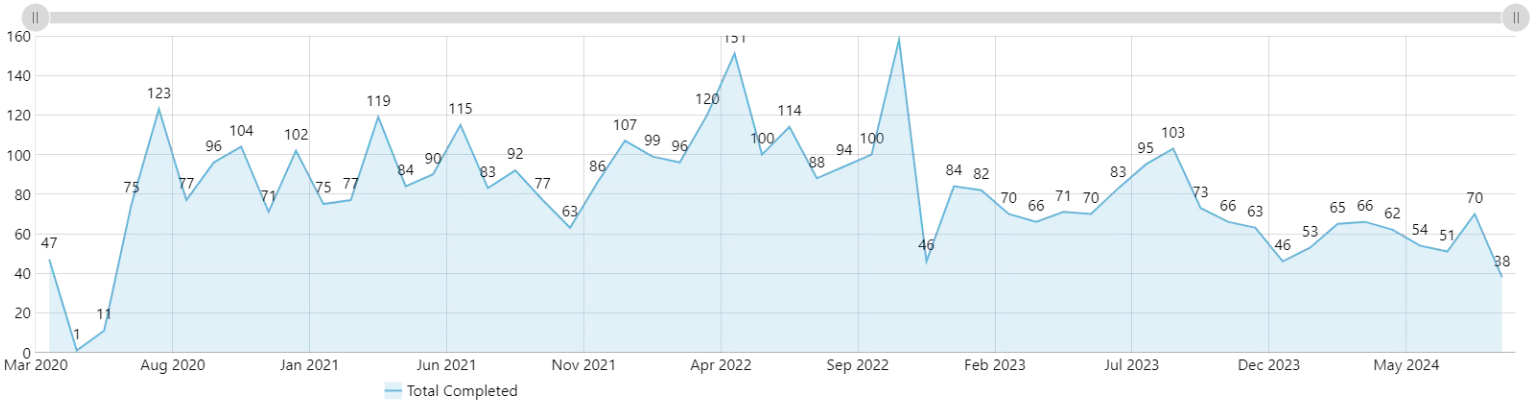

WOs Created
Jul 16, 2024 to Aug 12, 2024

104

↗ 21%

Completed Within 7 Days
Jul 16, 2024 to Aug 12, 2024

60%

↗ 9%

Corrective WOs Created
Rolling Week

31

↘ -16%

Corrective WOs Completed
Rolling Week

28

↗ 56%

Completed WOs Per Day
Jul 16, 2024 to Aug 12, 2024

WOs Completed Per Month
All Time

WOs Completed Grouped Per Year
All Time

WOs Completed Grouped Per Month
All Time

WOs Completed Per Category

Jul 16, 2024 to Aug 12, 2024

WOs Completed Per Location

Jul 16, 2024 to Aug 12, 2024