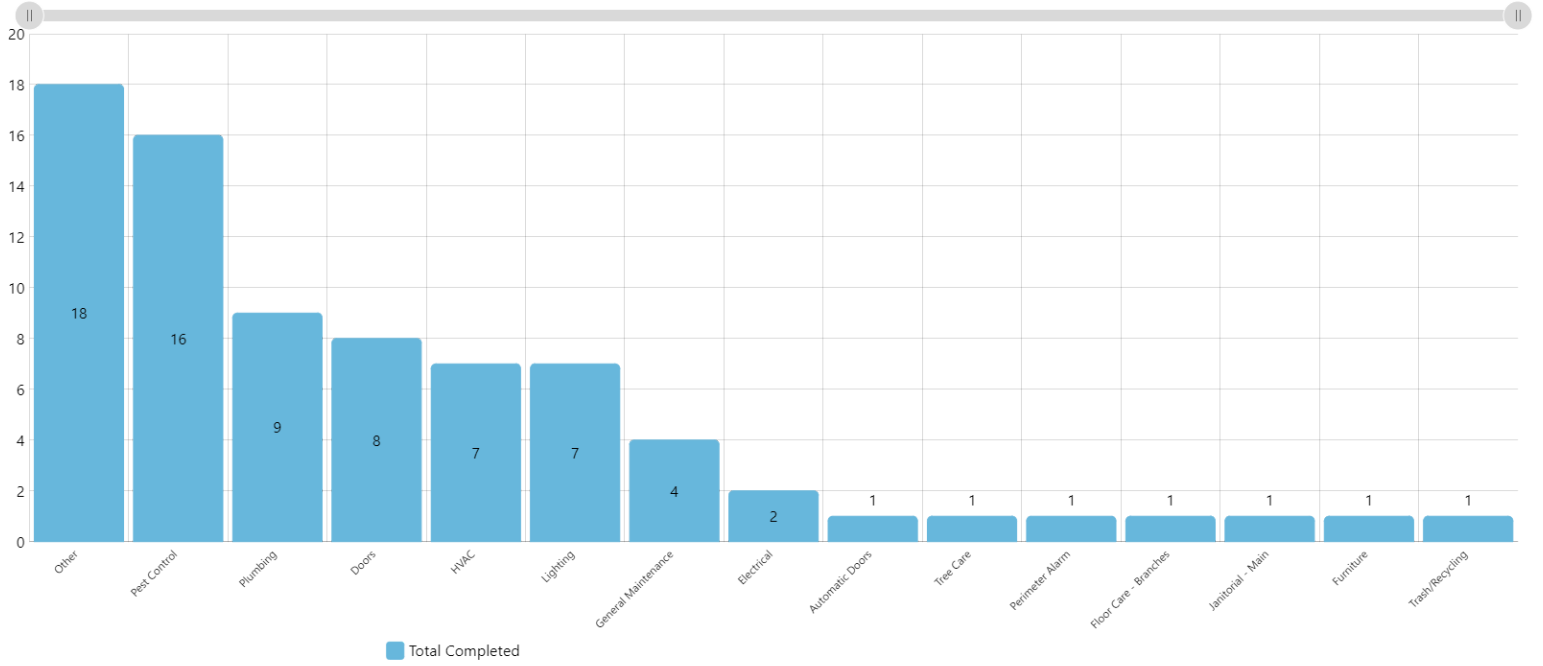

↘ -16%

Corrective WOs Completed
Rolling Week

28

↗ 56%

Completed WOs Per Day
Jul 16, 2024 to Aug 12, 2024

WOs Completed Per Month
All Time

WOs Completed Grouped Per Year
All Time

WOs Completed Grouped Per Month
All Time

WOs Completed Per Category

Jul 16, 2024 to Aug 12, 2024

WOs Completed Per Location

Jul 16, 2024 to Aug 12, 2024