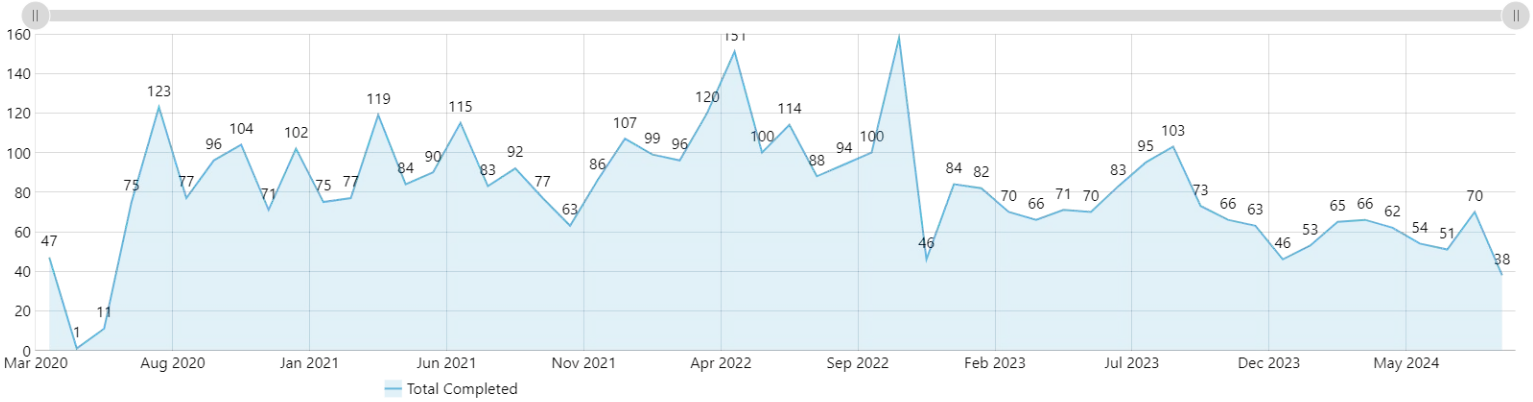

**WOs Created**  
Jul 16, 2024 to Aug 12, 2024

104

↗ 21%

**Completed Within 7 Days**  
Jul 16, 2024 to Aug 12, 2024

60%

↗ 9%

**Corrective WOs Created**  
Rolling Week

31

↘ -16%

**Corrective WOs Completed**  
Rolling Week

28

↗ 56%

**Completed WOs Per Day**  
Jul 16, 2024 to Aug 12, 2024

**WOs Completed Per Month**  
All Time

**WOs Completed Grouped Per Year**  
All Time

**WOs Completed Grouped Per Month**  
All Time

### WOs Completed Per Category

Jul 16, 2024 to Aug 12, 2024

### WOs Completed Per Location

Jul 16, 2024 to Aug 12, 2024