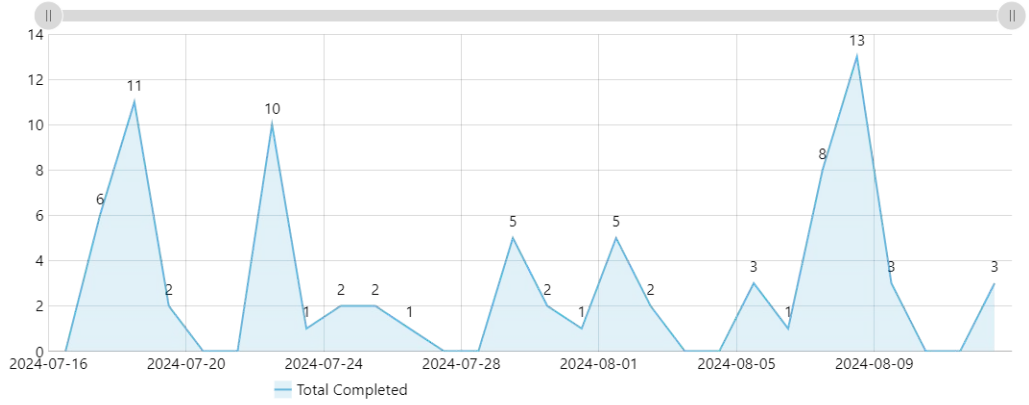

**WOs Created**  
Jul 16, 2024 to Aug 12, 2024

104

↗ 21%

**Completed Within 7 Days**  
Jul 16, 2024 to Aug 12, 2024

60%

↗ 9%

**Corrective WOs Created**  
Rolling Week

31

↘ -16%

**Corrective WOs Completed**  
Rolling Week

28

↗ 56%

**Completed WOs Per Day**  
Jul 16, 2024 to Aug 12, 2024

**WOs Completed Per Month**  
All Time

**WOs Completed Grouped Per Year**  
All Time

**WOs Completed Grouped Per Month**  
All Time

### WOs Completed Per Category

Jul 16, 2024 to Aug 12, 2024

### WOs Completed Per Location

Jul 16, 2024 to Aug 12, 2024