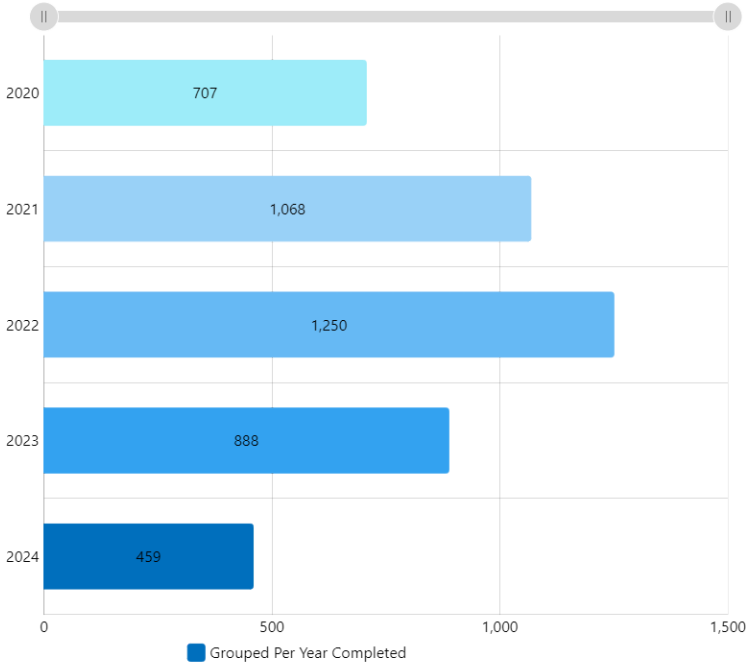

**WOs Created**  
Jul 16, 2024 to Aug 12, 2024

104

↗ 21%

**Completed Within 7 Days**  
Jul 16, 2024 to Aug 12, 2024

60%

↗ 9%

**Corrective WOs Created**  
Rolling Week

31

↘ -16%

**Corrective WOs Completed**  
Rolling Week

28

↗ 56%

**Completed WOs Per Day**  
Jul 16, 2024 to Aug 12, 2024

**WOs Completed Per Month**  
All Time

**WOs Completed Grouped Per Year**  
All Time

**WOs Completed Grouped Per Month**  
All Time

### WOs Completed Per Category

Jul 16, 2024 to Aug 12, 2024

### WOs Completed Per Location

Jul 16, 2024 to Aug 12, 2024