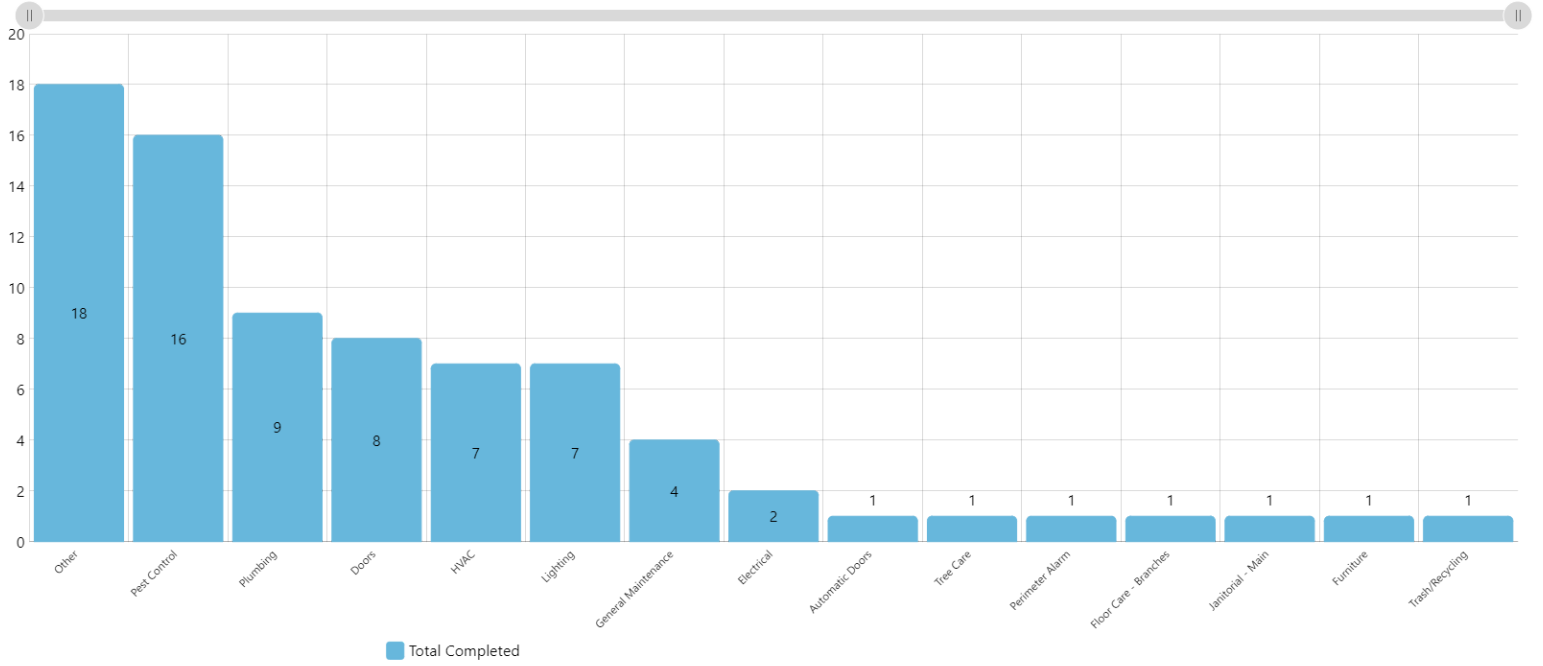

↘ -16%

**Corrective WOs Completed**  
Rolling Week

28

↗ 56%

**Completed WOs Per Day**  
Jul 16, 2024 to Aug 12, 2024

**WOs Completed Per Month**  
All Time

**WOs Completed Grouped Per Year**  
All Time

**WOs Completed Grouped Per Month**  
All Time

### WOs Completed Per Category

Jul 16, 2024 to Aug 12, 2024

### WOs Completed Per Location

Jul 16, 2024 to Aug 12, 2024