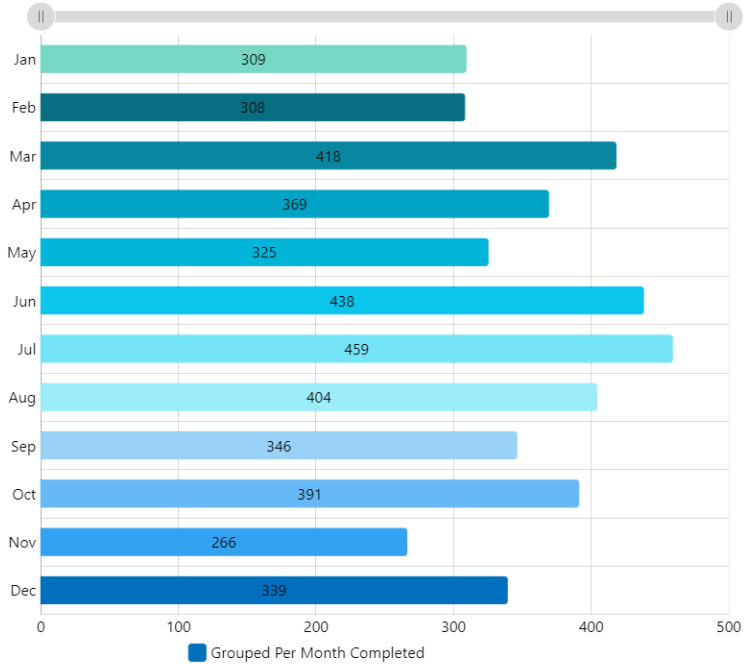

**WOs Created**  
Jul 16, 2024 to Aug 12, 2024

104

↗ 21%

**Completed Within 7 Days**  
Jul 16, 2024 to Aug 12, 2024

60%

↗ 9%

**Corrective WOs Created**  
Rolling Week

31

↘ -16%

**Corrective WOs Completed**  
Rolling Week

28

↗ 56%

**Completed WOs Per Day**  
Jul 16, 2024 to Aug 12, 2024

**WOs Completed Per Month**  
All Time

**WOs Completed Grouped Per Year**  
All Time

**WOs Completed Grouped Per Month**  
All Time

### WOs Completed Per Category

Jul 16, 2024 to Aug 12, 2024

### WOs Completed Per Location

Jul 16, 2024 to Aug 12, 2024